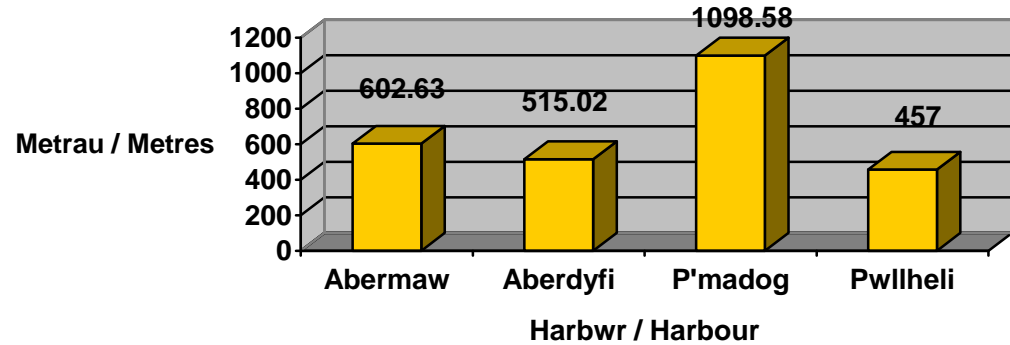

Cyfanswm Hyd / Total LOA