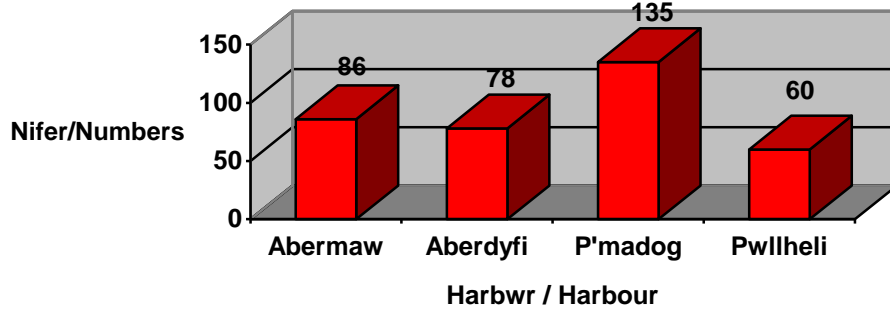

Darlun o ystadegau cychod ym mhob harbwr.

Analysis of boat statistics at each harbour.

Nifer o Gychod / Number of Boats